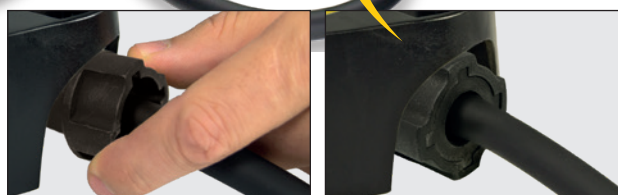

# 3232U

Unique design combined with practical details

Ergonomic shut-off valve

Hose, length 130 cm

Piston gauge with built-in safety valve

Safety latch prevents unintentional spraying

Functional reliable spray wand and extension wand holder

Plastic pump with ergonomic pump handle

Integrated filling funnel

Plastic spray wand 50 cm, 360° adjustable with brass hollow cone nozzle

Carried at the side

Filter prevents clogging of the nozzle

Large base: Stable stand even on uneven surfaces

Spray shield to protect useful plants

With the unique MESTO telescopic nut, attaching the hose is child's play.

Brand quality that pays off:

- 20 years spare parts supply guaranteed
- Numerous accessories available